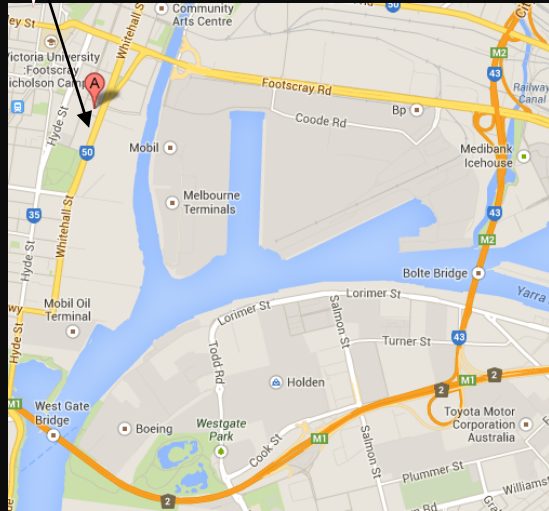

# PICK-UP & DROP-OFF SCHOOL HOLIDAYS SERVICES

**WHITEHORSE**  
TRUCK AND BUS  
for when experience matters

198 Whitehall Street, Footscray

Call 03 9687 7244

# BUS ACCREDITATION SAFETY INSPECTION

**SERVICE:**

**EXTENDED TRADING HOURS:**

**Monday to Friday  
7.30am till 8.00pm**

**Saturday  
By Appointment**

**NO PENALTY RATES  
(for extended trading hours)**

**Conveniently located in the West  
of Melbourne, only minutes away  
from the M1 & M2.**

**Valid from June 27, 2014  
through to July 14, 2014**

**WHITEHORSE**  
**TRUCK AND BUS**  
for when experience matters

**198 Whitehall Street, Footscray  
Call 03 9687 7244**